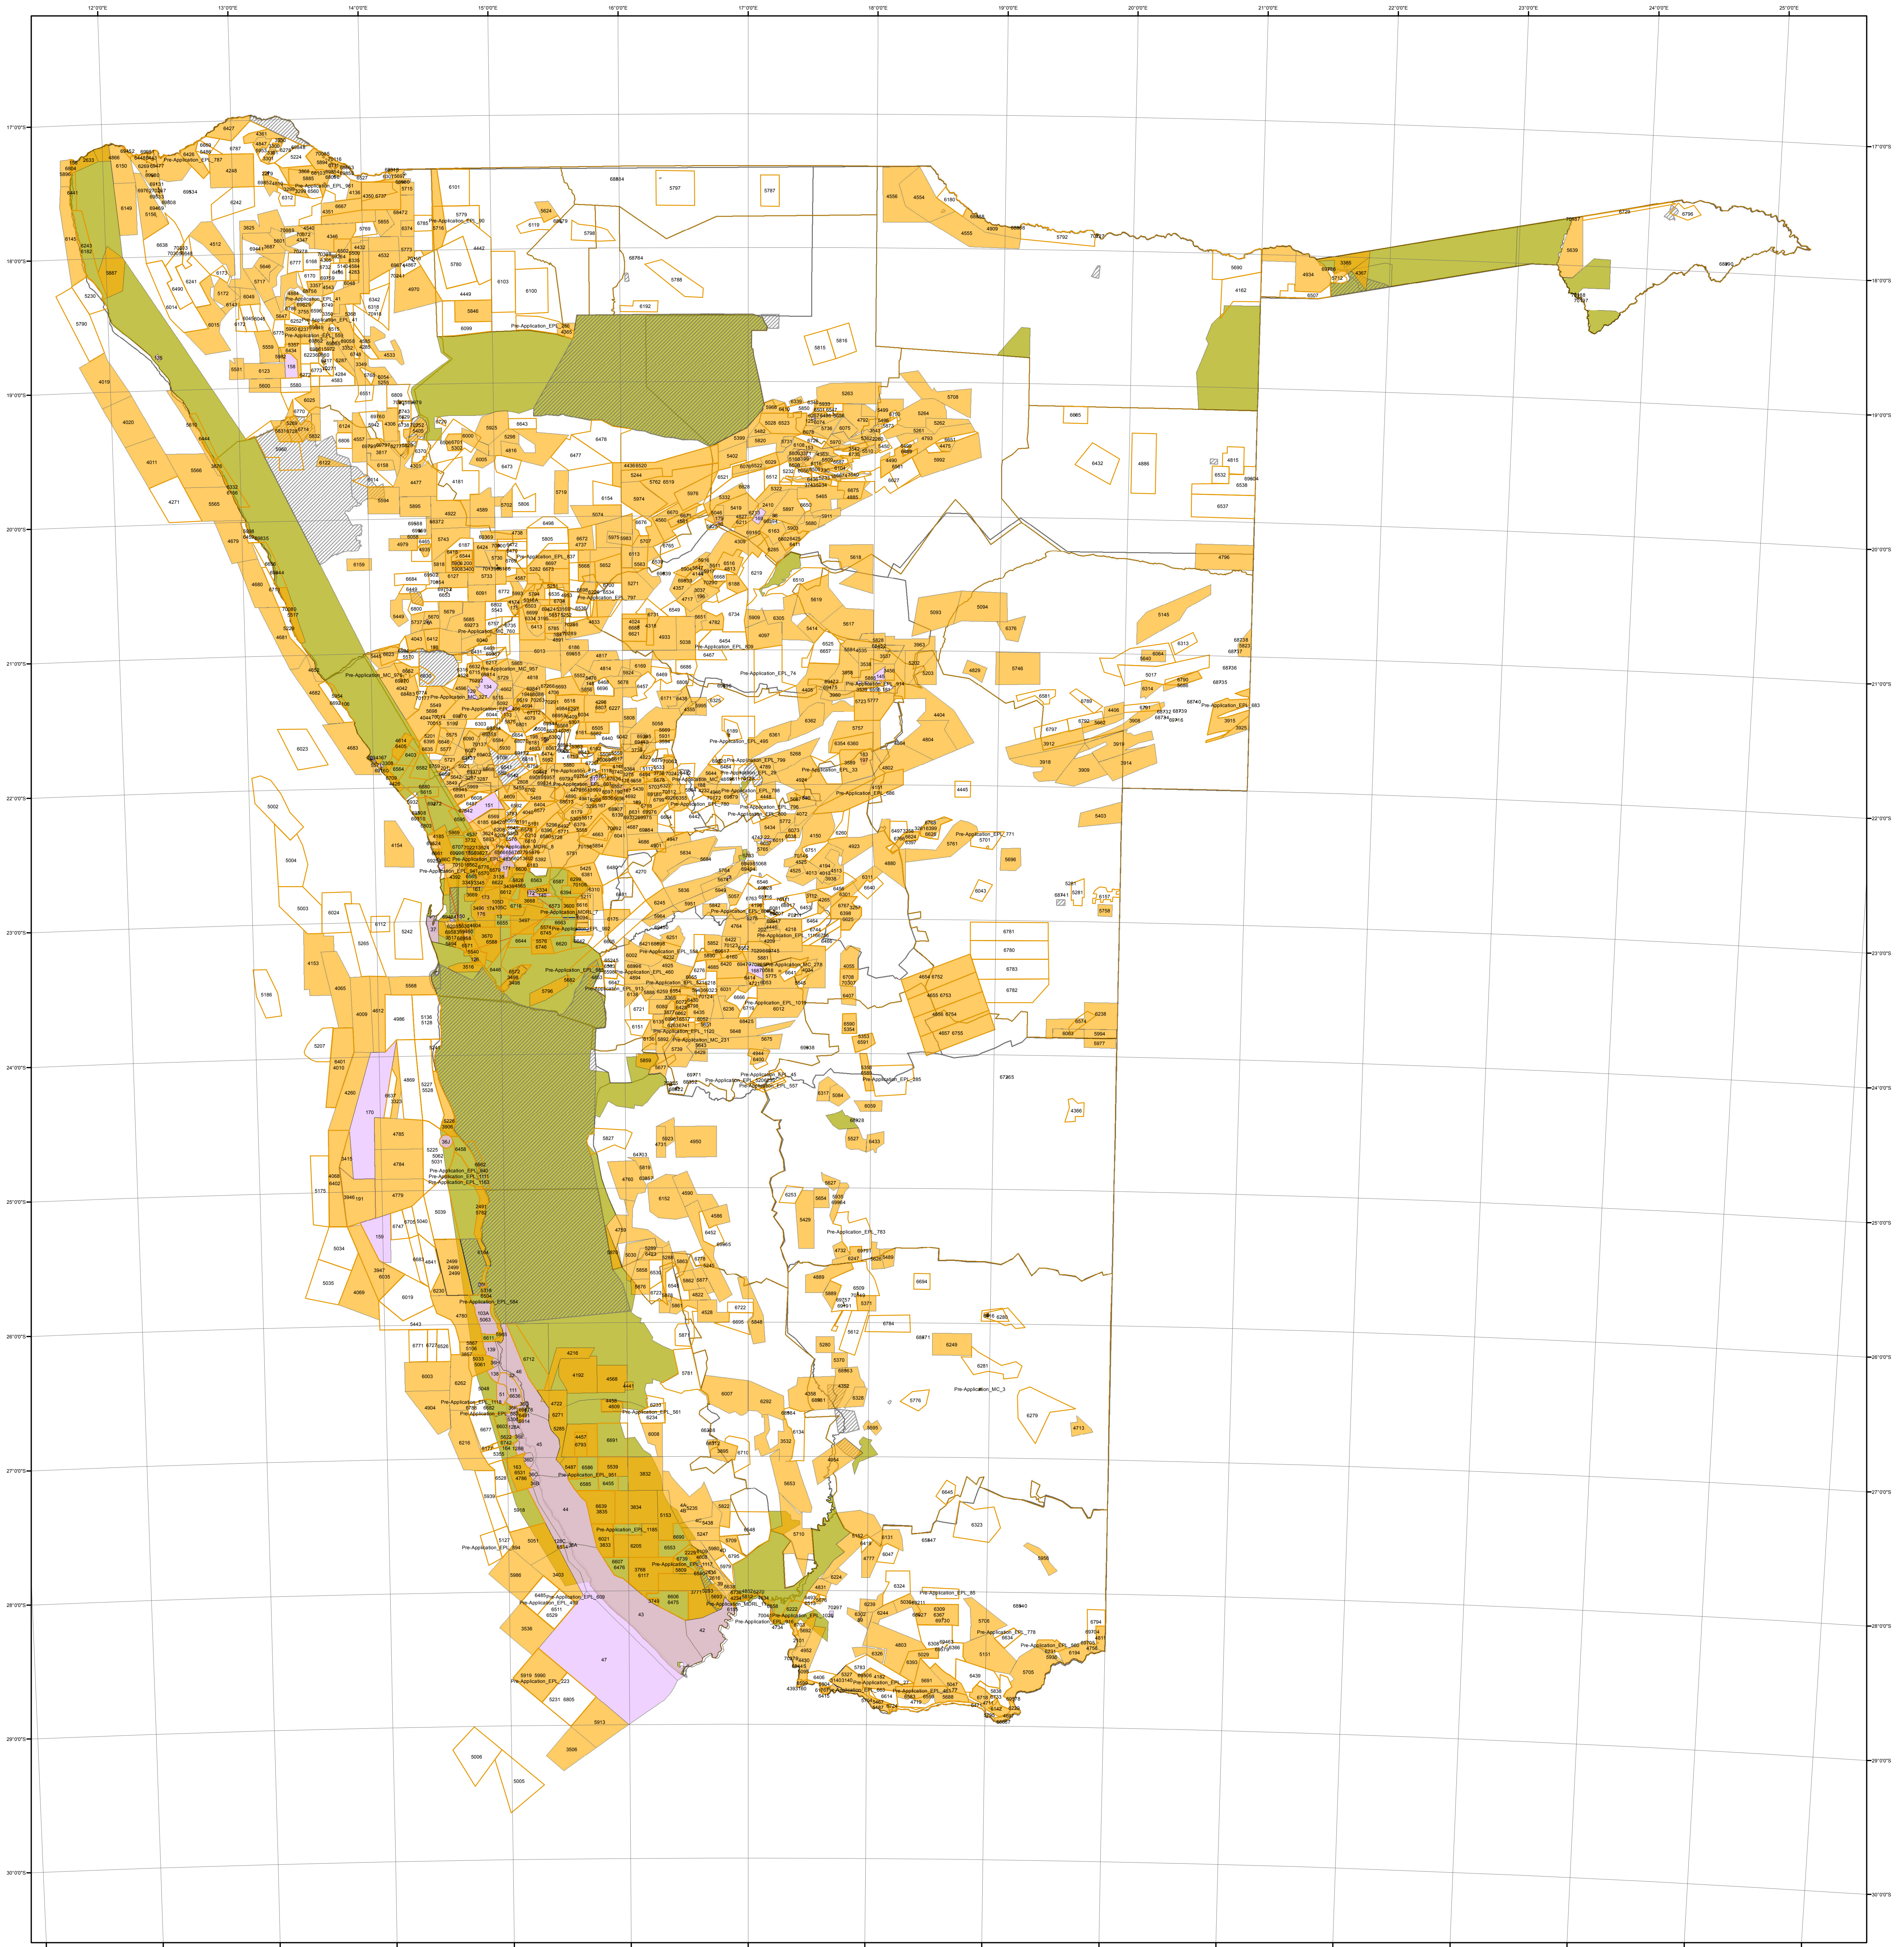

# Current Namibian Licences (Ministry of Mines and Energy)

Date: 01/08/2017

### Legend

EPL - Application	ERL - Application	Withdrawn Area
EPL - Active	ERL - Active	Environmentally Sensitive Areas
ML - Application	RL - Application	District
ML - Active	RL - Active	Region
MC - Application	MDRL - Application	Division
MC - Active	MDRL - Active	

1:2,000,000

Projection: Albers Conic Equal Area  
 Spheroid: Bessel 1841  
 Central Meridian: 17 Deg. E  
 Grid: Geographic Coordinates (Degrees)